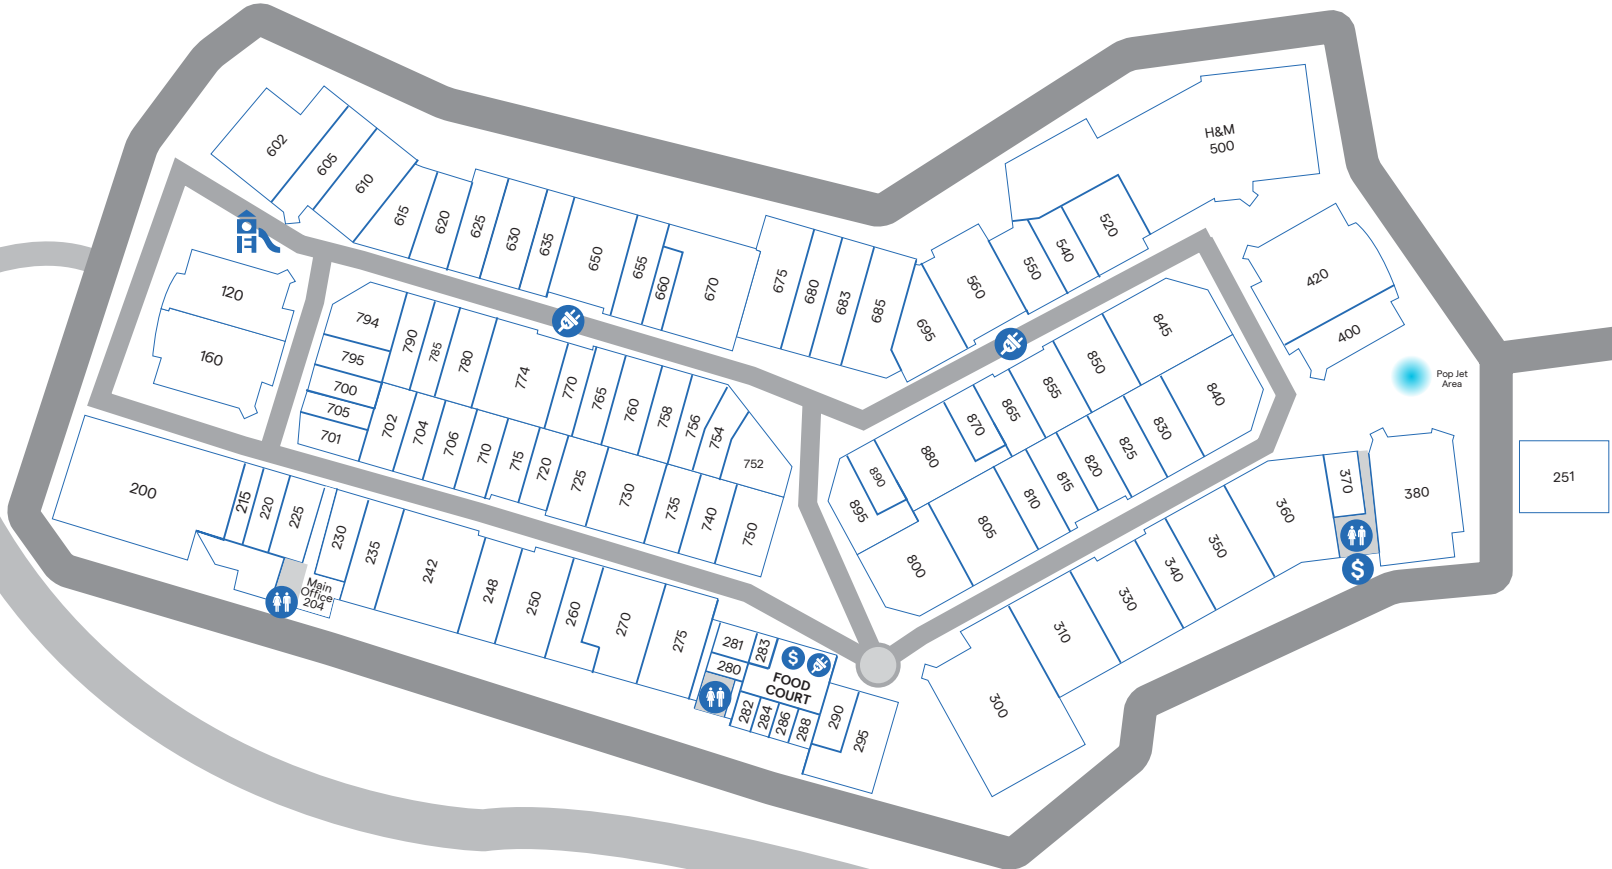

CENTER MAP

Restrooms

ATM

Charging Station

TO MYRTLE BEACH ←

HIGHWAY 17

→ TO NORTH MYRTLE BEACH

ACCESSORIES & JEWELRY

APPAREL

845	Adidas	(843) 913-4145
295	Aerie	(843) 353-5568
655	Aerie	(843) 353-5252
770	All Star Elite	(910) 448-1522
670	American Eagle Outfitters	(843) 213-0177
602	Ann Taylor Factory Store	(843) 839-9099
765	Asics	(843) 213-0536
120	Banana Republic Factory	(843) 497-5913
560	Brooks Brothers Factory Store	(843) 449-1825
275	Coach	(843) 449-2022
350	Columbia Factory Store	(843) 213-3084
242	Express Factory Outlet	(843) 213-2004
250	Finish Line	(843) 213-6336
790	Francesca's	(843) 282-6660
160	Gap Factory	(843) 497-0273

CHILDREN'S APPAREL

845	Adidas	(843) 913-4145
730	Carter's Oshkosh	(843) 358-9922
350	Columbia Factory Store	(843) 213-3084
520	Disney Outlet	(843) 449-0129
160	Gap Factory	(843) 497-0273
500	H&M	(855) 466-7467
805	Hanes	(843) 449-6638
675	J.Crew Crewcuts Factory	(843) 213-0240
840	Nautica Factory Store	(843) 449-6655
300	Old Navy Outlet	(843) 449-1432
420	Polo Ralph Lauren	(843) 449-7074
774	Quiet Storm Surf Shop	(843) 449-4577
830	Vineyard Vines	(843) 213-0624