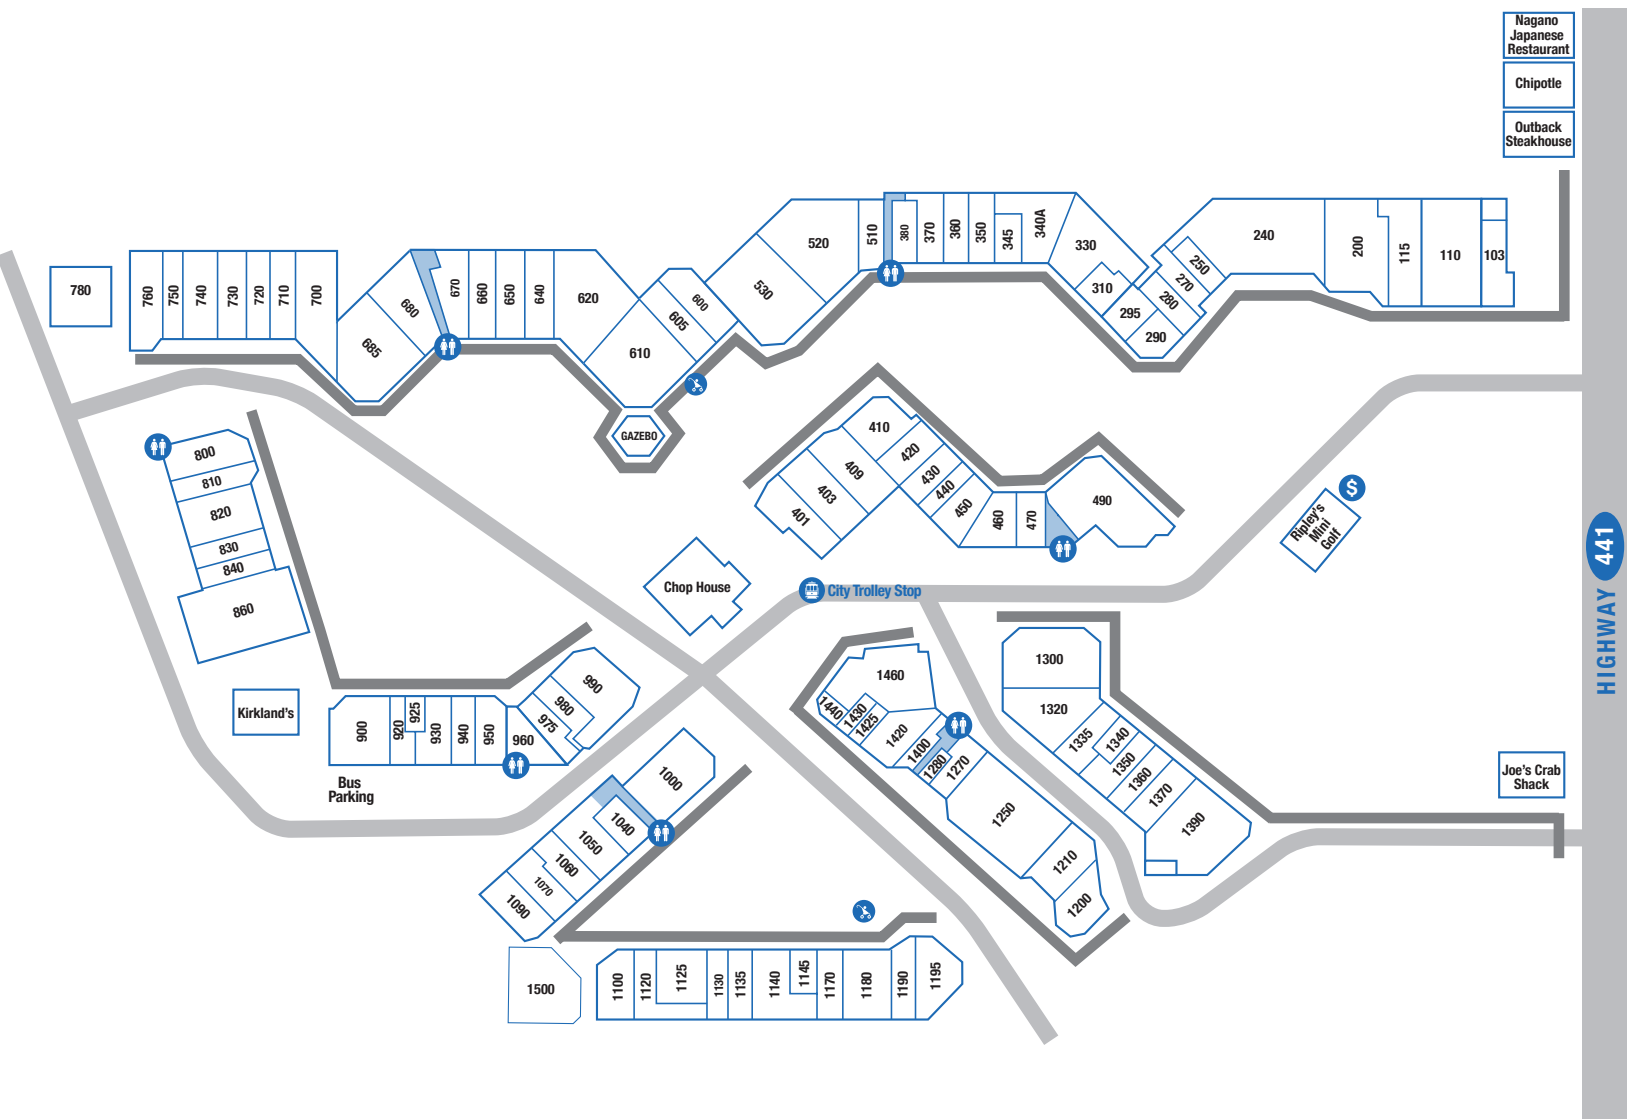

CENTER MAP

- Nagano Japanese Restaurant
- Chipotle
- Outback Steakhouse

HIGHWAY 441

SERVICE LEGEND

Restrooms

ATM

Stroller

ACCESSORIES & JEWELRY